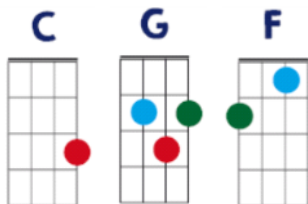

I'll Tell Me Ma (Chords)

Chorus:

C
 I'll tell me Ma when I go home
G C
 the boys won't leave the girls alone
C
 they'd pull me hair and stole my comb
G C
 well, that's alright till I come home
C F
She is handsome she is pretty
C G
she's the belle of Belfast city
C F F F
she's a courtin' one two three
C G C
please won't you tell me who is she

C
 1. Albert Mooney says he loves her
G C
 all the boys are fightin' for her
C
 knock at the door and ring at the bell
G C
 saying "oh, my true love, are you well"
C F
 out she comes as white as snow,
C G
 rings on her fingers bells on her toes.
C F
 Old Johnny Murphy says she'll die, if she
C G C
 doesn't get the fellow with the roving eye.

CHORUS...

C
 2. Let the wind and the rain and the hail blow high
G C
 and the snow come tumblin' from the sky
C
 she's as nice as apple pie and
G C
 she'll get own lad by and by.
C F
 When she gets a lad of her own
C G
 she won't tell her Ma when she comes home.
C F
 Let them all come as they will,
C G C
 it's Albert Mooney she loves still.